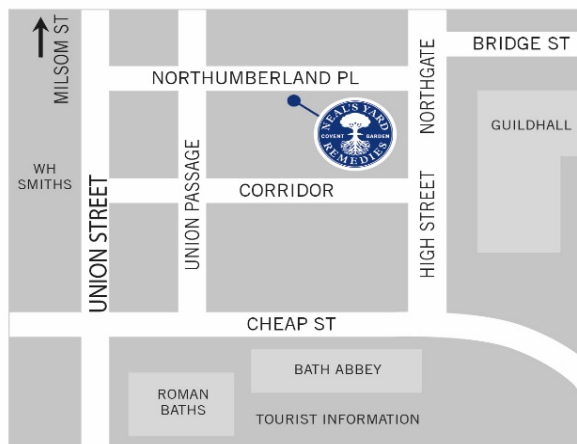

Podiatry		
Thursday	Tim Pursey	NP Podiatry 45 mins Pay Tim on day: £45.00, (F/Up) 30 mins £40.00 Bio-mechanical Assessment - £60 1 hour (orthotics cost extra if needed),

Reflexology		
Tuesday am	Beth Lass	£60 for 60 mins
Tuesday am	Shireen Hemmati	£60 for 60 mins
Wednesday am	Caroline Josling	£60 for 60 mins
Friday & Sunday	Keiko Kishimoto	£60 for 60 mins
Wednesday, Friday & Saturday	Anna Kwasigroch	£60 for 60 mins
Saturday	Ruth Brown	£60 for 60 mins

Reflexology for Fertility, Preconception, Pregnancy, Post-Natal Reflexology		
Wednesday am	Caroline Josling	£60 for 60 mins
Friday & Sunday	Keiko Kishimoto	£60 for 60 mins
Friday & Saturday	Anna Kwasigroch	£60 for 60 mins

Reiki		
Tuesday am	Shireen Hemmati	£60 for 60 mins
Wednesday am	Caroline Josling	£60 for 60 mins
Friday pm	Caroline Metz	£60 for 60 mins
Friday & Sunday	Keiko Kishimoto	£60 for 60 mins
Saturday	Ruth Brown	£60 for 60 mins

Scar Treatment		
Wednesday, Friday & Saturday	Anna Kwasigroch	£60 for 60 mins

Thai Yoga Massage		
Tuesday am	Shireen Hemmati	£60 60mins,

Call 01225 466 944 to book
Or book on line (only offered by some therapists)
at:
<https://nealsyardbath.com/>

Please give 48 hours notice if you wish to change or cancel
your appointment to avoid being charged in
full.

**Please give 48 hours notice for any changes or cancellations
to avoid a full cancellation charge**