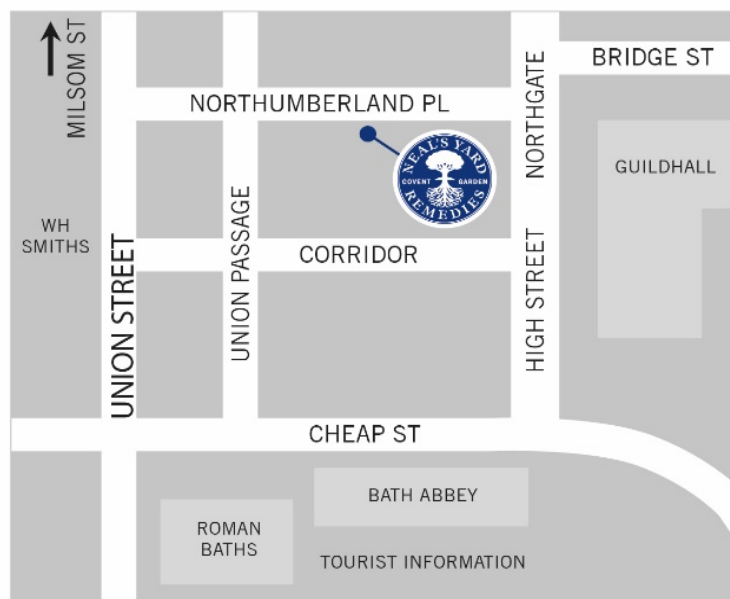

Saturday pm	Jo King	£60 for 60 mins and £90 for 90 mins
Friday & Sunday	Keiko Kishimoto	£60 for 60 mins
Wednesday, Friday & Saturday	Anna Kwasigroch	£60 for 60 mins
Saturday & Thursday	Ruth Brown	£60 for 60 mins

Reflexology for Fertility, Preconception, Pregnancy, Post-Natal Reflexology

Tuesday (Women Only)	Shireen Hemmati	£60 for 60 mins
Wednesday am	Caroline Josling	£60 for 60 mins
Friday & Sunday	Keiko Kishimoto	£60 for 60 mins
Friday & Saturday	Anna Kwasigroch	£60 for 60 mins

Reproflexology

Wednesday am	Caroline Josling	£60 for 60 mins

Reiki - see under healing

Scar Treatment

Wednesday, Friday & Saturday	Anna Kwasigroch	£60 for 60 mins

Thai Massage

Tuesday (Women Only)	Shireen Hemmati	£65 for 60 mins

Neal's Yard Remedies

Treatment Room Timetables

11 Northumberland Place BATH BA1 5AR Tel: 01225 466 944 www.nealsyardbath.com

Please give 48 hours notice if you need to cancel your appointment to avoid being charged in full.

ALL MESSAGE TIMES QUOTED INCLUDE TIME FOR NOTES TO BE TAKEN AND FOR YOU TO GET CHANGED
PLEASE NOTE: ALL CLIENTS MUST COMPLETE A COVID QUESTIONNAIRE BEFORE TREATMENT

Call 01225 466 944 to book
Or book on line (only offered by some therapists)
at:
<https://nealsyardbath.com>

Please give 48 hours notice if you wish to change or
cancel your appointment to avoid being
charged in full.

Please give 48 hours notice for any changes or cancellations
to avoid a full cancellation charge